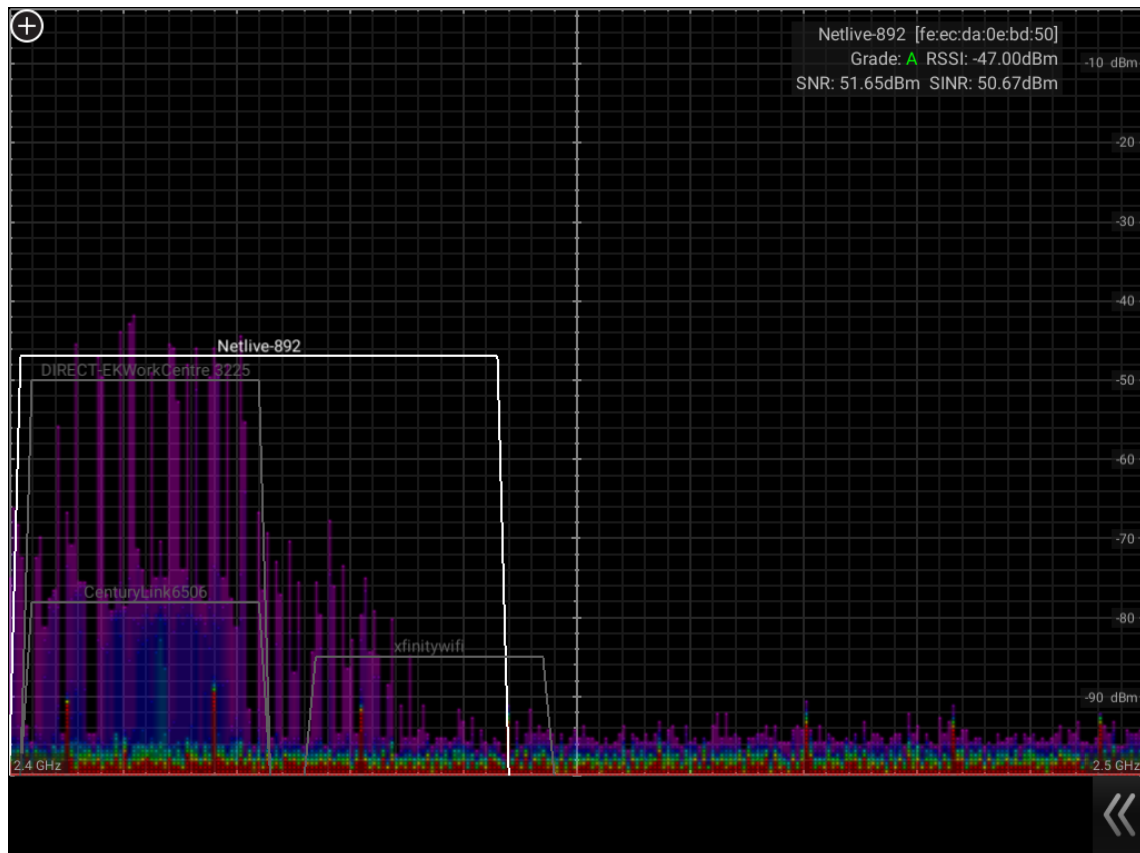

Wi-Fi Site Evaluation

A

SSID: Netlive-892 [fe:ec:da:0e:bd:50]

RSSI: -47.0 dBm (Strong)

SNR: 51.7 dBm

SINR: 50.1 dBm

Utilization Grade: A (94%)

Channel: 1 (2.422 GHz)

Band: 2.4 GHz

Co-channel Interference: 2

Adjacent channels: 1

Screenshot:

Account: Mr. Why Phy
Address: 2098 Mimo Way
Created: 8/30/2018 10:14:06 AM